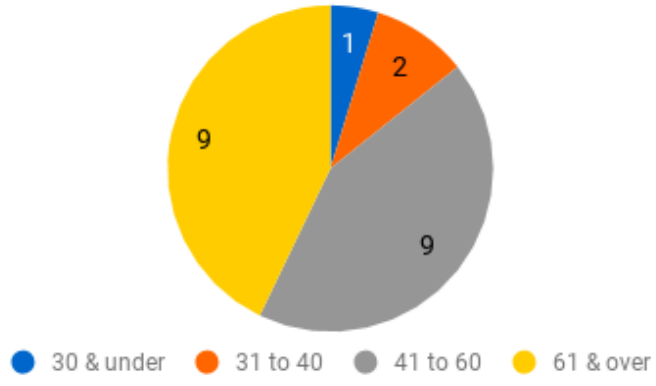

### # of Years in Business by Area

### Carmel Agents by Age

● 30 & under ● 31 to 40 ● 41 to 60 ● 61 & over  
● unknown

### Monterey Agents by Age

● 30 & under ● 31 to 40 ● 41 to 60 ● 61 & over  
● unknown

North County Agents by Age

Salinas Agents by Age

South County Agents by Age

Out of Area Agents by Age