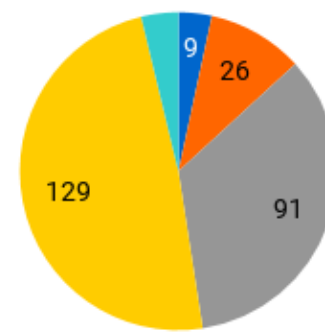

Monterey Agents by Age

● 30 & under ● 31 to 40 ● 41 to 60 ● 61 & over
● unknown