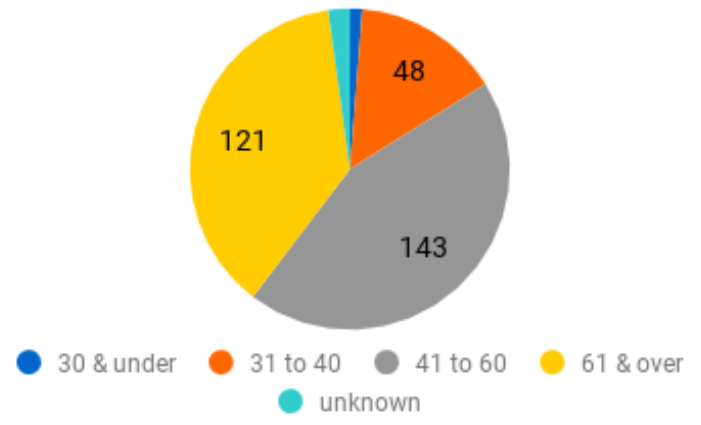

### Carmel Agents by Age

● 30 & under ● 31 to 40 ● 41 to 60 ● 61 & over  
● unknown

### Monterey Agents by Age

● 30 & under ● 31 to 40 ● 41 to 60 ● 61 & over  
● unknown

North County Agents by Age

Salinas Agents by Age

South County Agents by Age

Out of Area Agents by Age