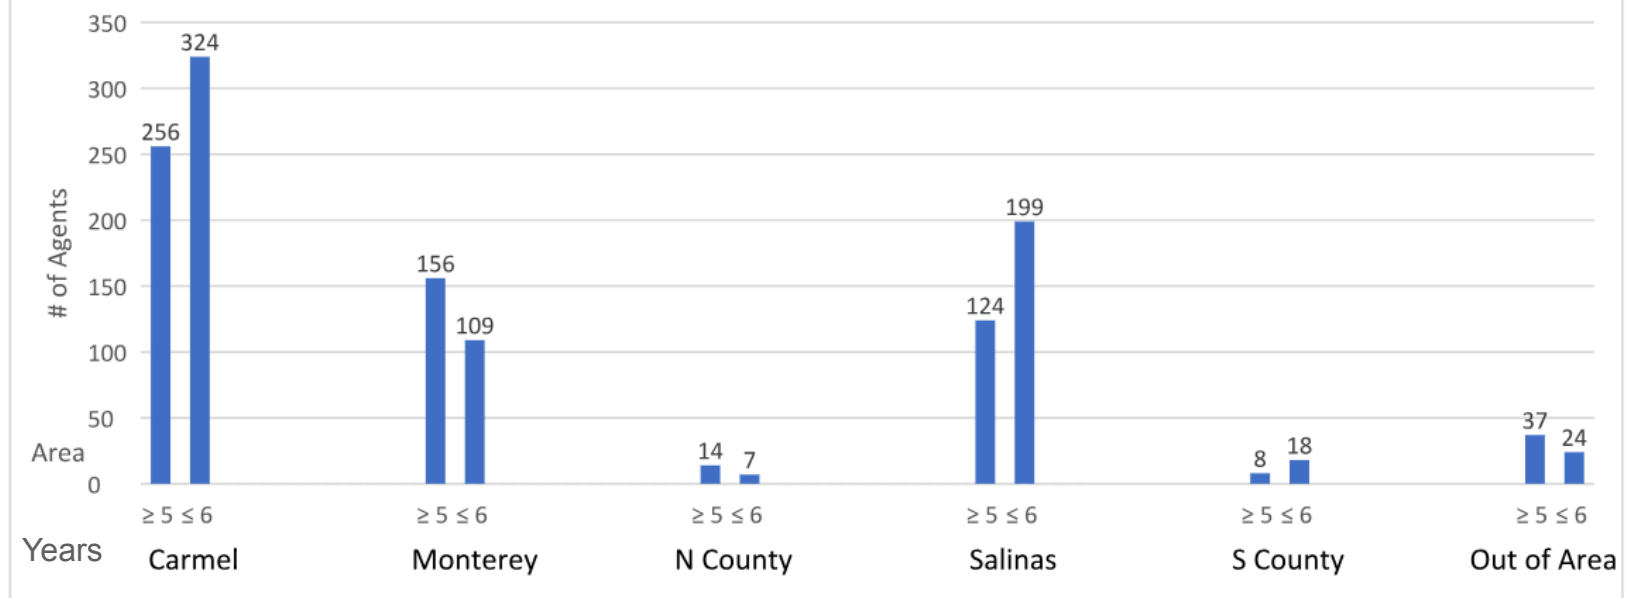

## Area Legend

Carmel Includes: Carmel, Carmel Valley, Big Sur, Pebble Beach

Salinas Includes: Salinas, Spreckles

N County Includes: Aromas, Prunedale, Moss Landing, Royal Oaks

S County Includes: Greenfield, King City, Soledad, Gonzales

Monterey Includes: Marina, Monterey, Pacific Grove, Seaside, Del Rey Oaks

### # of Agents by Area

### # of Years in Business by Area