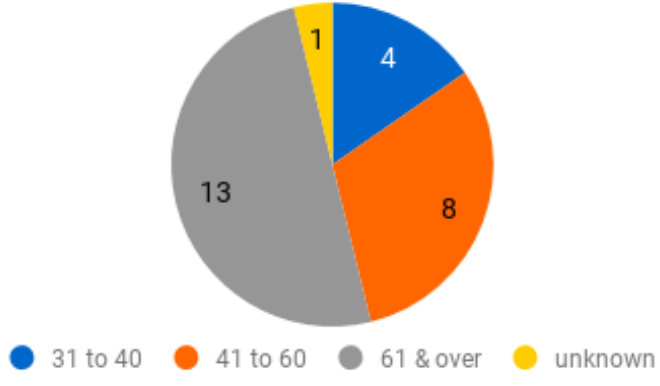

### Carmel Agents by Age

● 30 & under ● 31 to 40 ● 41 to 60 ● 61 & over  
● unknown

### Monterey Agents by Age

● 30 & under ● 31 to 40 ● 41 to 60 ● 61 & over  
● unknown

North County Agents by Age

Salinas Agents by Age

South County Agents by Age

Out of Area Agents by Age