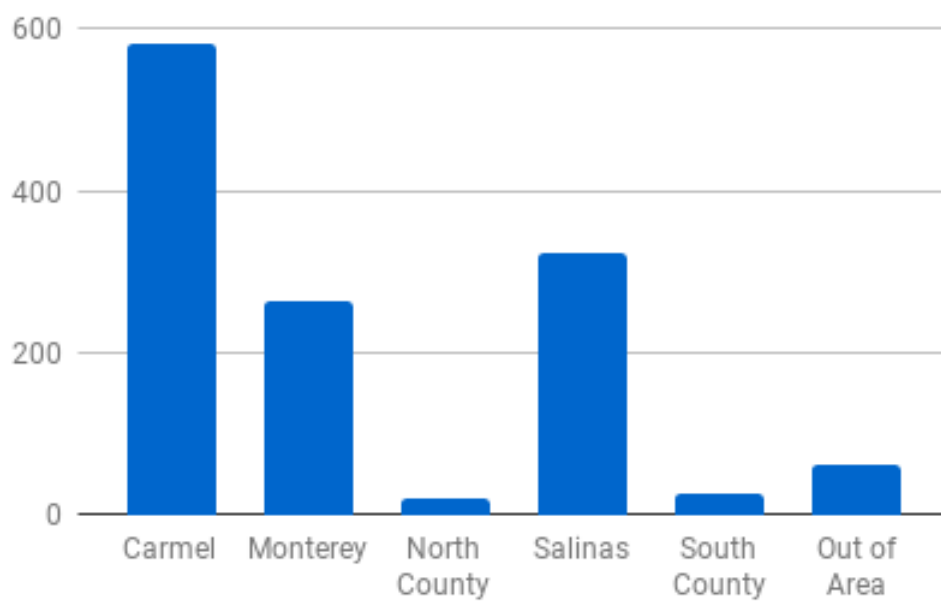

# MCCAR Demographics

## Area Legend

Carmel Includes: Carmel, Carmel Valley, Big Sur, Pebble Beach

Salinas Includes: Salinas, Spreckles

N County Includes: Aromas, Prunedale, Moss Landing, Royal Oaks

S County Includes: Greenfield, King City, Soledad, Gonzales

Monterey Includes: Marina, Monterey, Pacific Grove, Seaside, Del Rey Oaks

### # of Agents by Area