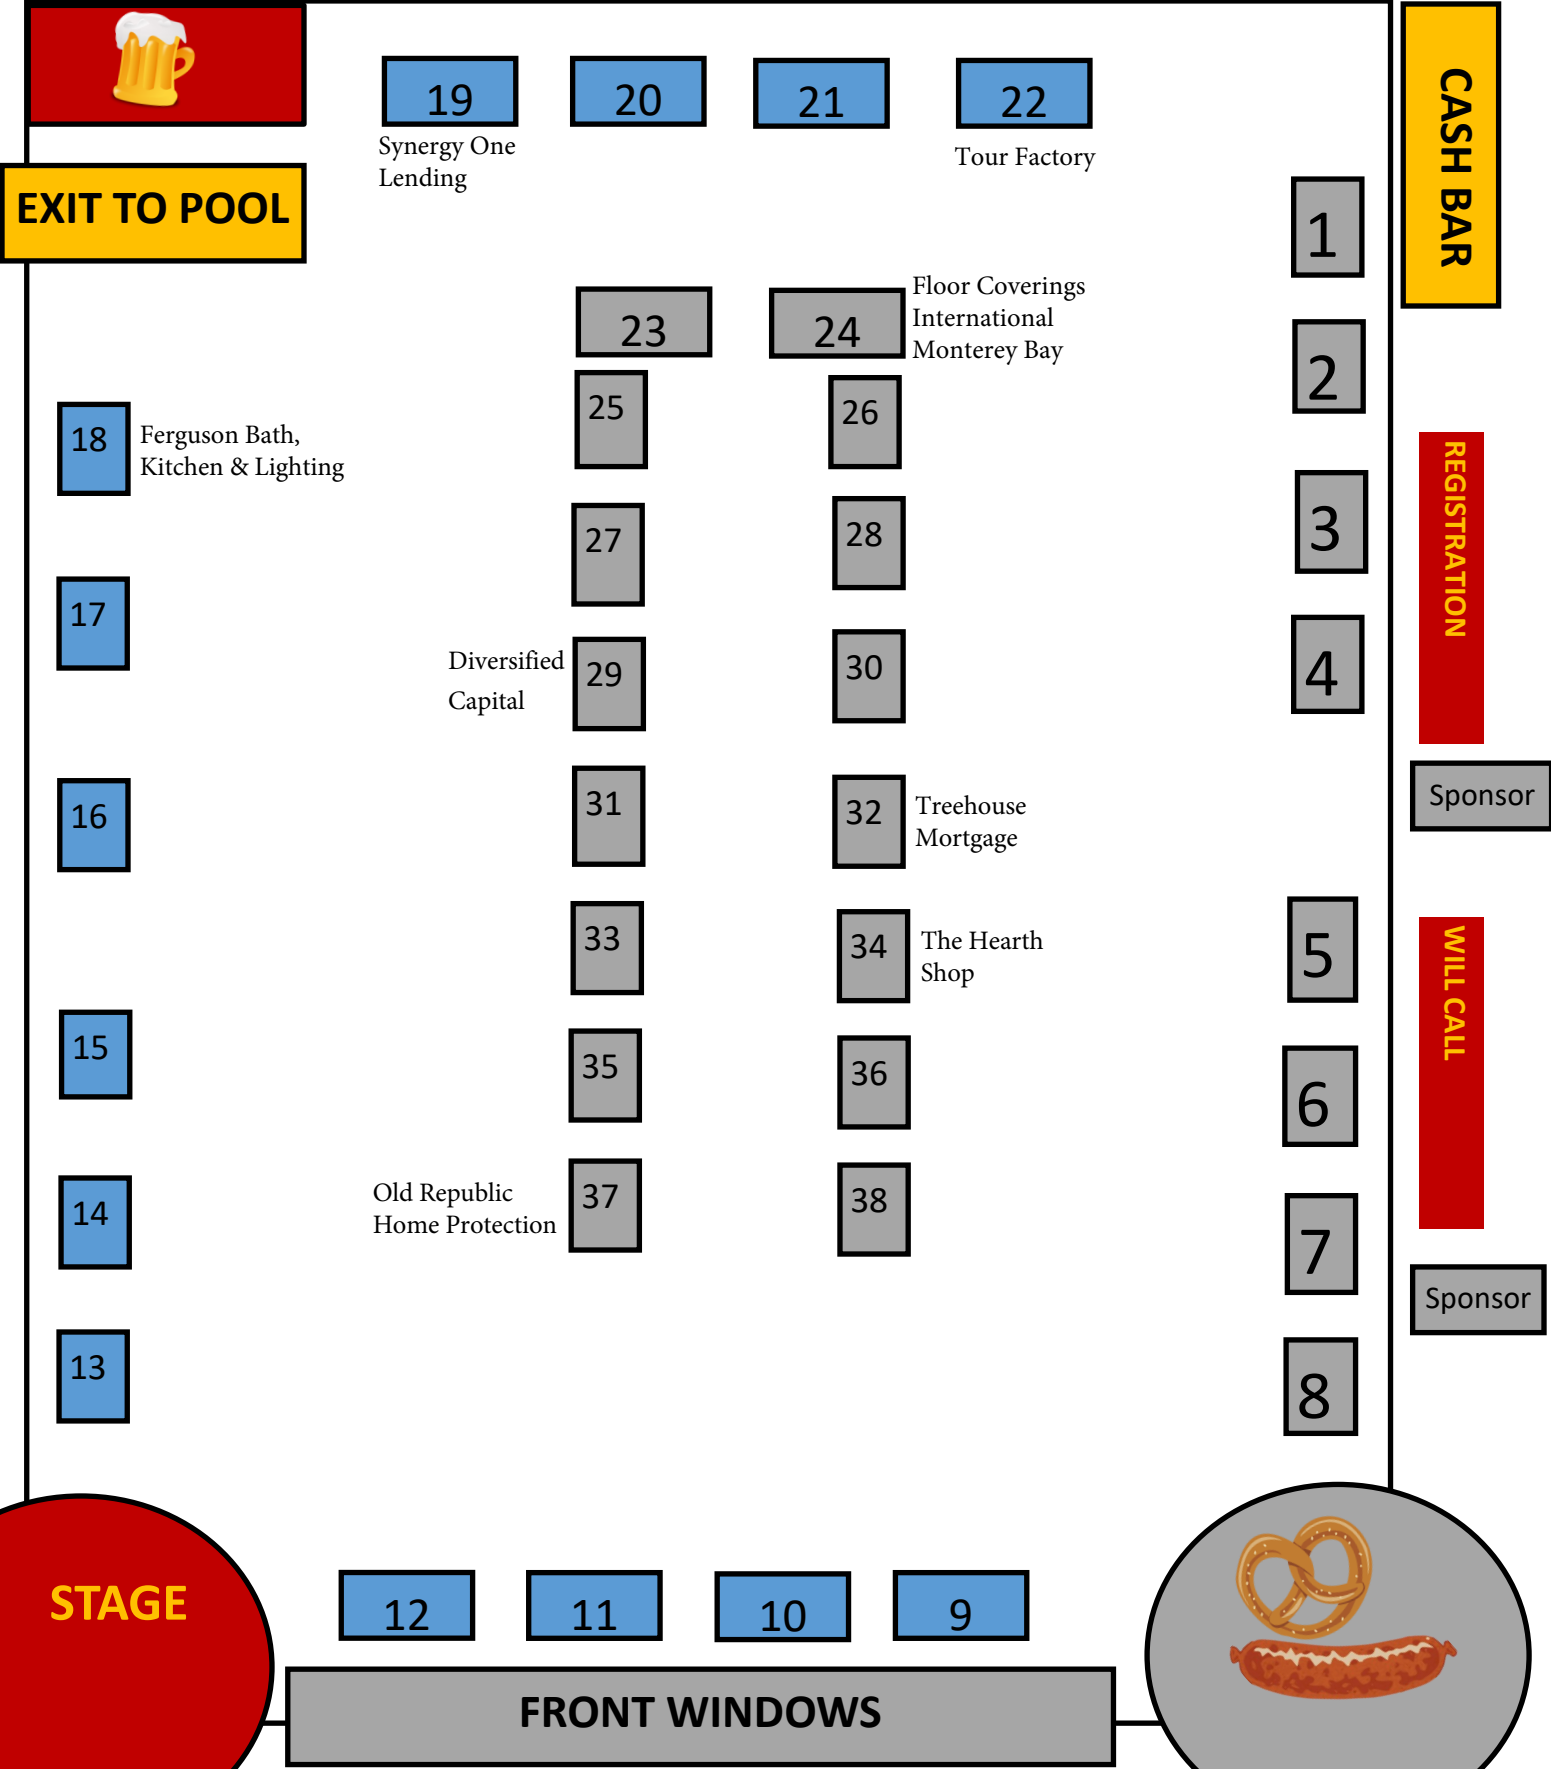

VENDOR FAIR!

Electricity Available

DRAWING NOT TO SCALE & IS SUBJECT TO CHANGE
TABLE MAY BE RESERVED ONCE PAYMENT IS RECEIVED

EXIT TO POOL

CASH BAR

REGISTRATION

WILL CALL

Sponsor

Sponsor

STAGE

FRONT WINDOWS

19
Synergy One Lending

20

21

22
Tour Factory

23

24
Floor Coverings International Monterey Bay

25

26

27

28

29
Diversified Capital

30

31

11

10

9

1

2

3

4

5